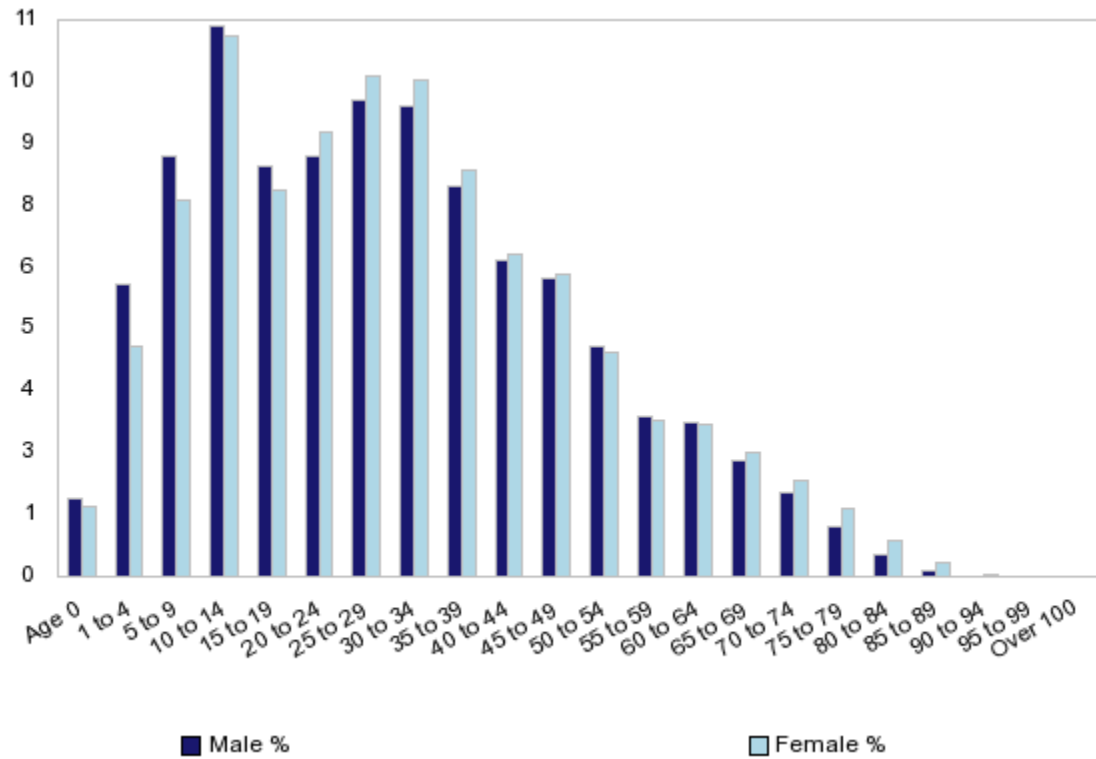

(C) 2006 All China Market Research. All Rights Reserved, SRC, LLC.

© 2006. DemographicsNowChina is brought to you by SRC, LLC.

SRC, DemographicsNow.com and the SRC and DemographicsNow.com logos are trademarks of SRC, LLC. All rights reserved.
Privacy Statement | License Agreement